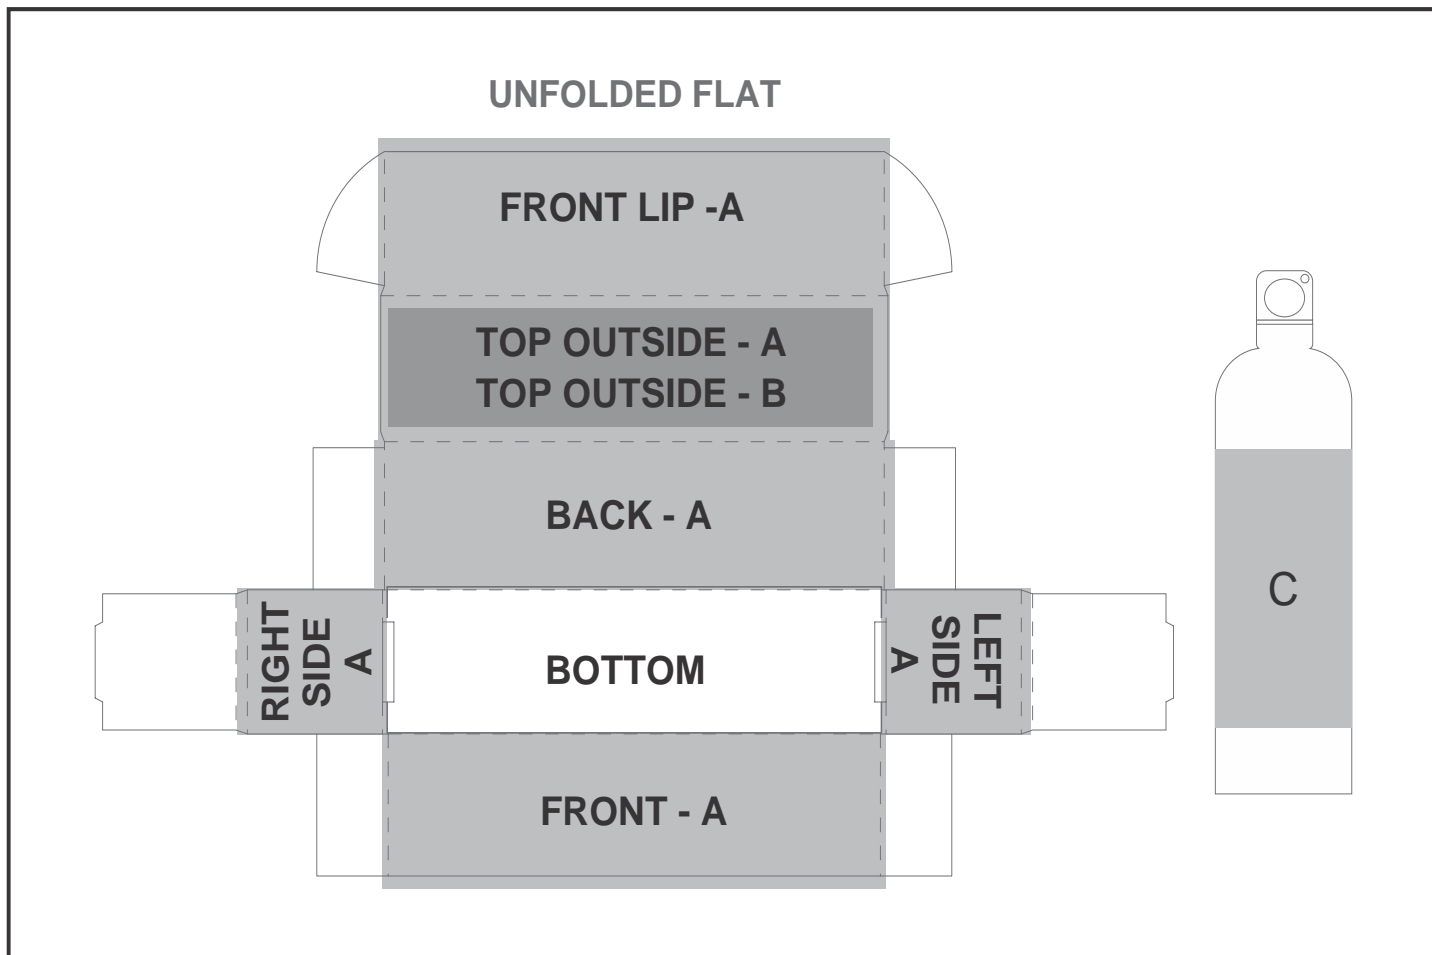

GF-AM-857-B

Solano Bottle in Bianca Custom Gift Box

Need to know:

- Includes 1-Position Direct Print on Box AND 1-Position Laser Engraving OR 1-Colour, 1-Position Screen Wrap (setup fee applies).

- **Please Note:** Due to the nature of the printing process, any white in a logo cannot be branded and we cannot guarantee an exact colour match as the box has a matt finish. The nature and inconsistency of the pre-cut boards may create a 1-3mm of unbranded space on the front lip and imperfections maybe be found within the print. Large solid coverage prints are not recommended, if large solid coverage is required, it is recommended on kraft boxes as imperfections are less noticeable.

- No Guarantee the lid will line up with print

- DP-D will not be a full wrap due to the inconsistency of the item

- Laser Colour is SILVER on White Bottles. and White on BL,BU,R,S bottles

Branding Options:

Position	Branding Method (Branding Code)	No. of Colours	Dimension
A	Digital Custom Packaging (DCP-CHG-2)	Full Colour	436,5mm wide x 364,5mm high
B	Digital Custom Packaging (DCP-CHG-2)	Full Colour	258mm wide x 62mm high
C	Laser Engraving (LB)	N/A	30mm wide x 115mm high

C	Pad Printing (PB)	4 Colours	33mm wide x 60mm high
C	Screen Wrap (SW)	1 Colour	210mm wide x 130mm high